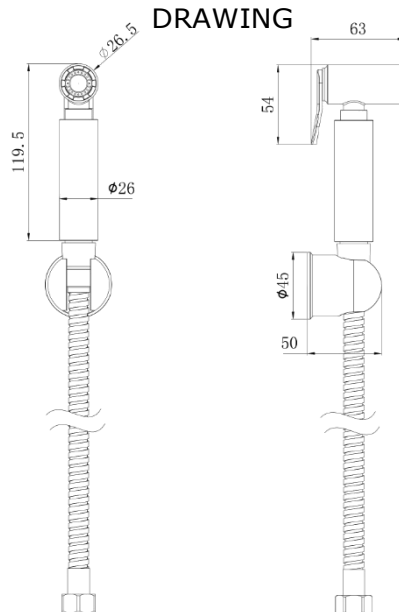

DRAWING

TECHNOLOGY

Leak Proof

Durable Materials

ECO Smart

5 YEARS WARRANTY

Follow us - [casamilanouae](https://www.casamilano.com)

www.casamilano.com

Email us - info@casamilanoitaly.com

WHATSAPP & TOLL FREE

800 9394