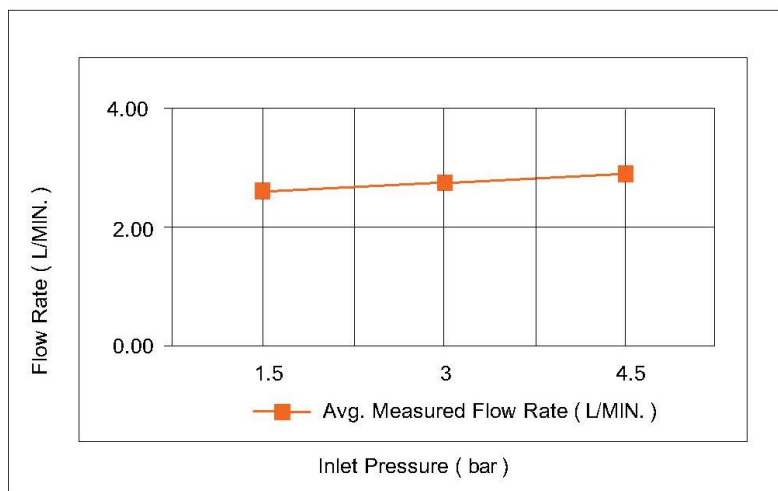

SPECIFICATIONS

Color	: Available in Chrome, Matte Gold, Matte Black, Bronze, Saffron Gold, Matt Grey, Brushed Nickel, Rust Copper
Mounting	: Wall Mounted
Operation Type	: Manual
Flow Rate (litre)	: 3
Material	: Brass
Height (mm)	: 119.5
Depth (mm)	: 63
Shape	: Round
Water Efficiency Rate	: ★★★★★

FLOW CHART

DRAWING

TECHNOLOGY

Leak Proof

Durable Materials

ECO Smart

5 YEARS WARRANTY

Follow us - [casamilanouae](https://www.casamilano.com)