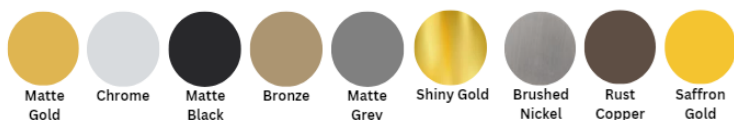

Casa Milano

TECHNICAL DATA SHEET

Casa Milano

Spain Angle Valve Brushed Nickel

390100111239

The Luxurious Spain Collection angle valve is small but a crucial plumbing device that regulates water flow to individual fixtures, offering control, convenience, and protection against water damage when needed.

SPECIFICATIONS

- Color : Available in Chrome, Matt Gold, Matt Grey, Bronze, Shiny Gold, Matt Black, Saffron Gold, Brushed Nickel, Rust Copper
- Material : Brass
- Height (mm) : 54
- Depth (mm) : 81
- Shape : Round

DRAWING

TECHNOLOGY

Leak Proof

Durable Materials

ECO Smart

5 YEARS WARRANTY

Follow us - [casamilanouae](https://www.casamilanouae.com)

www.casamilanoitaly.com

Email us - info@casamilanoitaly.com

WHATSAPP & TOLL FREE

800 9394