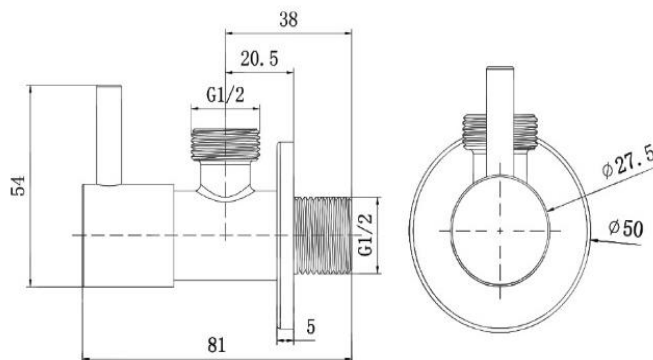

Casa Milano

TECHNICAL DATA SHEET

Casa Milano

Spain Angle Valve Brushed Nickel

390100111239

The Luxurious Spain Collection angle valve is small but a crucial plumbing device that regulates water flow to individual fixtures, offering control, convenience, and protection against water damage when needed.

SPECIFICATIONS

- Color : Available in Chrome, Matt Gold, Matt Grey, Bronze, Shiny Gold, Matt Black, Saffron Gold, Brushed Nickel, Rust Copper
- Material : Brass
- Height (mm) : 54
- Depth (mm) : 81
- Shape : Round

DRAWING

TECHNOLOGY

Leak Proof

Durable Materials

ECO Smart

5 YEARS WARRANTY

Follow us - [casamilanouae](https://www.casamilanouae.com)

www.casamilanoitaly.com

Email us - info@casamilanoitaly.com

WHATSAPP & TOLL FREE

800 9394