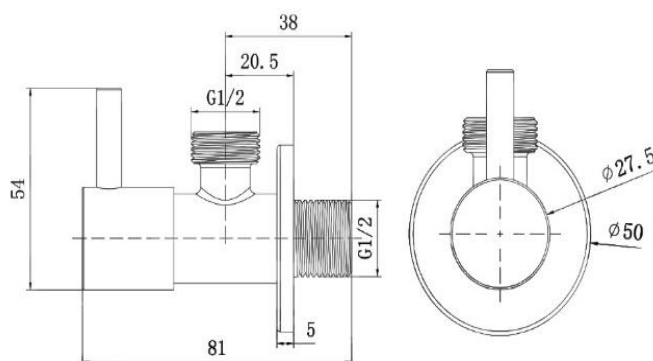

Casa Milano

TECHNICAL DATA SHEET

Casa Milano

Spain Angle Valve Saffron Gold

390100111237

The Luxurious Spain Collection angle valve is small but a crucial plumbing device that regulates water flow to individual fixtures, offering control, convenience, and protection against water damage when needed.

SPECIFICATIONS

Color : Available in Chrome, Matt Gold, Matt Grey, Bronze, Shiny Gold, Matt Black, Saffron Gold, Brushed Nickel, Rust Copper

Material : Brass

Height (mm) : 54

Depth (mm) : 81

Shape : Round

DRAWING