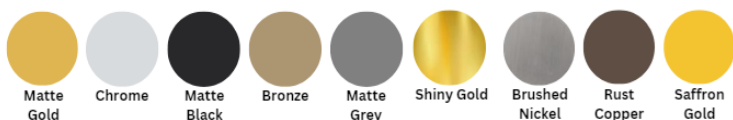

Casa Milano

TECHNICAL DATA SHEET

Casa Milano

Spain Angle Valve Saffron Gold

390100111237

The Luxurious Spain Collection angle valve is small but a crucial plumbing device that regulates water flow to individual fixtures, offering control, convenience, and protection against water damage when needed.

SPECIFICATIONS

Color : Available in Chrome, Matt Gold, Matt Grey, Bronze, Shiny Gold, Matt Black, Saffron Gold, Brushed Nickel, Rust Copper

Material : Brass

Height (mm) : 54

Depth (mm) : 81

Shape : Round

DRAWING