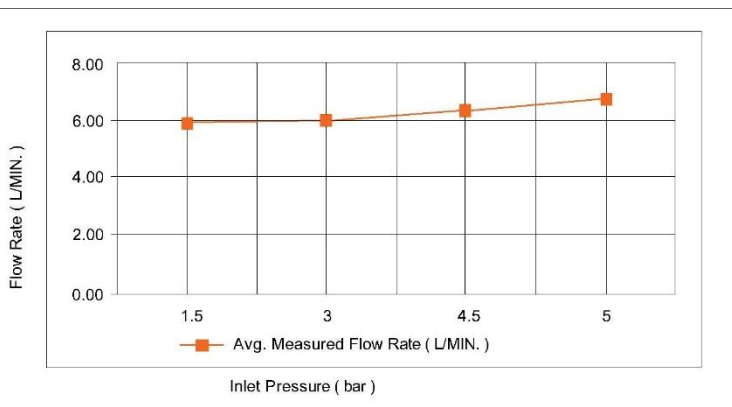

Casa Milano

TECHNICAL DATA SHEET

Casa Milano

Spain Rain Shower With Set And Column Matt Grey

390100111236

The Luxurious Spain Collection is a high-end shower system that is sure to add a touch of luxury to your bathroom. The set includes a rain shower head, a hand shower, a shower hose, and a shower arm. It is made of high-quality materials and is sure to last for years to come. It is also easy to install and maintain.

SPECIFICATIONS

- Color : Available in Saffron Gold, Rust Copper, Brushed Nickel, Matt Grey
- Mounting : Wall Mounted
- Operation Type : Manual
- Flow Rate (liter) : 7.7
- Tap Holes : 2 Holes
- Material : Brass
- Height (mm) : 1231
- Depth (mm) : 484
- Shape : Round
- Water Efficiency Rate : ★★★★★

FLOW CHART

DRAWING

TECHNOLOGY

Leak Proof

Durable Materials

ECO Smart

5 YEARS WARRANTY

Follow us - casamilanouae