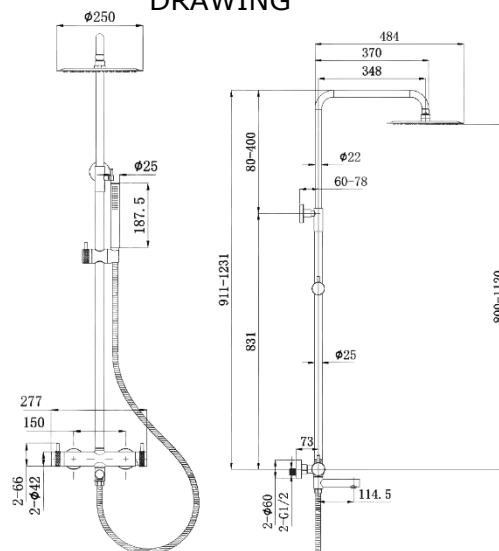

DRAWING

TECHNOLOGY

Leak Proof

Durable Materials

ECO Smart

5 YEARS WARRANTY

Follow us - casamilanouae

www.casamilanoitaly.com

Email us - info@casamilanoitaly.com

WHATSAPP & TOLL FREE

800 9394