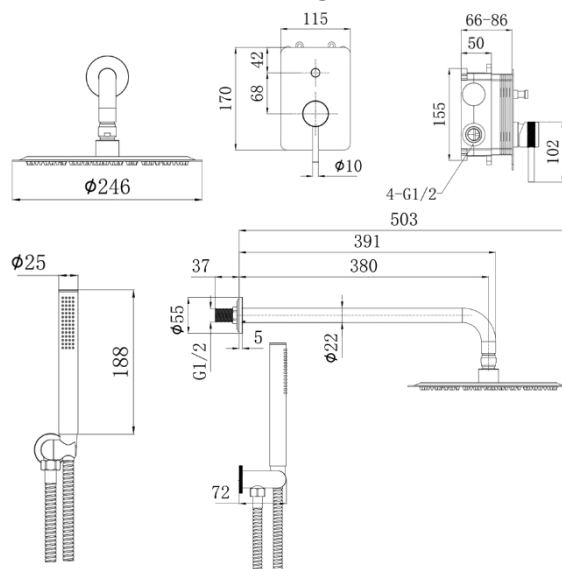

### SPECIFICATIONS

- Color : Available in Saffron Gold, Rust Copper, Brushed Nickel, Matt Grey
- Mounting : Wall Mounted
- Operation Type : Manual
- Flow Rate (liter) : 8
- Tap Holes : 2 Holes
- Material : Brass
- Shape : Round
- Water Efficiency Rate : ★★★★★

### FLOW CHART

### DRAWING