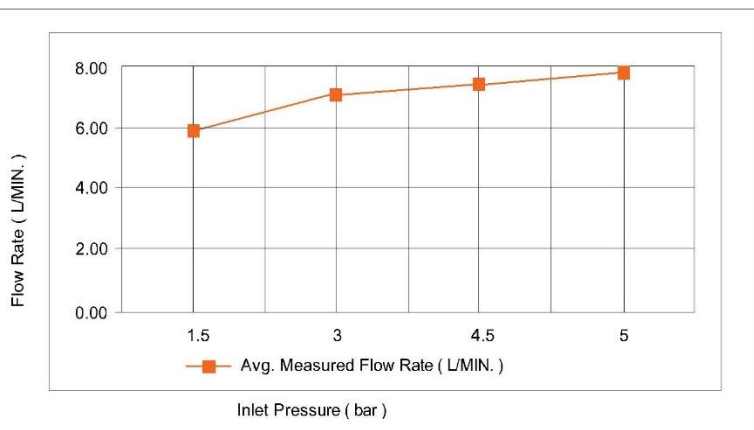

## Casa Milano

Spain Two Way Concealed Shower Mixer Set Matt Grey

39010011228

The two-way concealed shower mixer set you mentioned typically includes a wall-mounted mixer with a diverter that allows the user to switch between a fixed showerhead and a handheld shower. They are often designed with sleek lines to match different bathroom styles. It is also easy to install and maintain.

### SPECIFICATIONS

- Color : Available in Saffron Gold, Rust Copper, Brushed Nickel, Matt Grey
- Mounting : Wall Mounted
- Operation Type : Manual
- Flow Rate (liter) : 8
- Tap Holes : 2 Holes
- Material : Brass
- Shape : Round
- Water Efficiency Rate : ★★★★★

### FLOW CHART