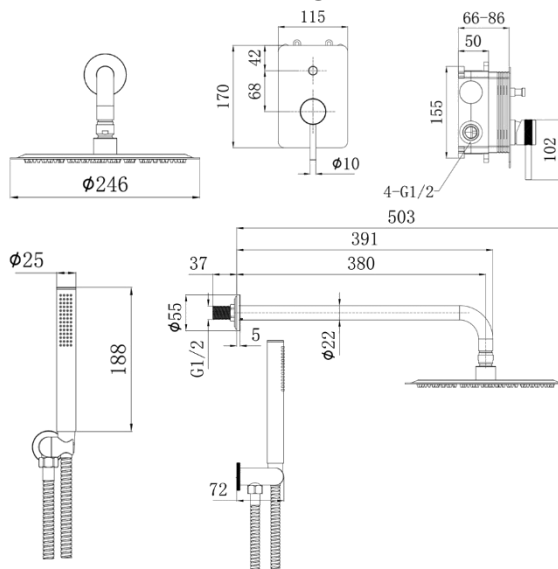

## Casa Milano

Spain Two Way Concealed Shower Mixer Set Brushed Nickel

390100111227

The two-way concealed shower mixer set you mentioned typically includes a wall-mounted mixer with a diverter that allows the user to switch between a fixed showerhead and a handheld shower. They are often designed with sleek lines to match different bathroom styles. It is also easy to install and maintain.

### SPECIFICATIONS

- Color : Available in Saffron Gold, Rust Copper, Brushed Nickel, Matt Grey
- Mounting : Wall Mounted
- Operation Type : Manual
- Flow Rate (liter) : 8
- Tap Holes : 2 Holes
- Material : Brass
- Shape : Round
- Water Efficiency Rate : ★★★★★

### FLOW CHART

### DRAWING