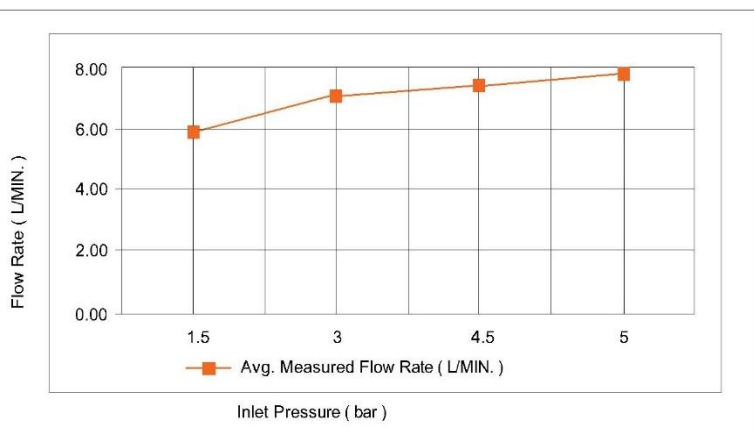

## Casa Milano

Spain Two Way Concealed Shower Mixer Set Brushed Nickel

390100111227

The two-way concealed shower mixer set you mentioned typically includes a wall-mounted mixer with a diverter that allows the user to switch between a fixed showerhead and a handheld shower. They are often designed with sleek lines to match different bathroom styles. It is also easy to install and maintain.

### SPECIFICATIONS

- Color : Available in Saffron Gold, Rust Copper, Brushed Nickel, Matt Grey
- Mounting : Wall Mounted
- Operation Type : Manual
- Flow Rate (liter) : 8
- Tap Holes : 2 Holes
- Material : Brass
- Shape : Round
- Water Efficiency Rate : ★★★★★

### FLOW CHART