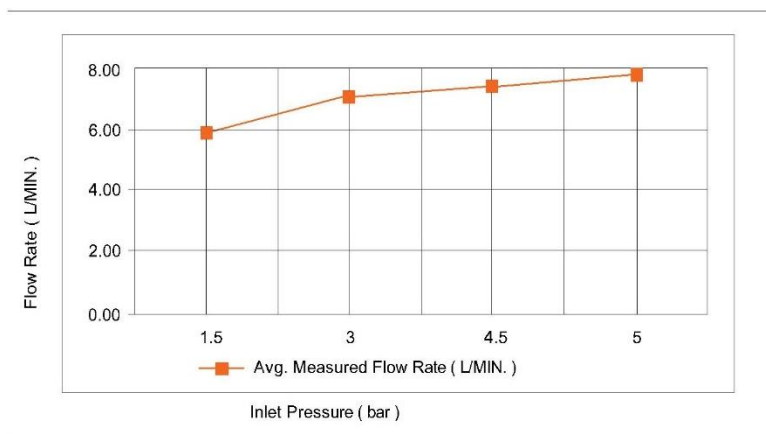

Casa Milano

TECHNICAL DATA SHEET

Casa Milano

Spain Two Way Concealed Shower Mixer Set Rust Copper

390100111226

The two-way concealed shower mixer set you mentioned typically includes a wall-mounted mixer with a diverter that allows the user to switch between a fixed showerhead and a handheld shower. They are often designed with sleek lines to match different bathroom styles. It is also easy to install and maintain.

SPECIFICATIONS

- Color : Available in Saffron Gold, Rust Copper, Brushed Nickel, Matt Grey
- Mounting : Wall Mounted
- Operation Type : Manual
- Flow Rate (liter) : 8
- Tap Holes : 2 Holes
- Material : Brass
- Shape : Round
- Water Efficiency Rate : ★★★★★

FLOW CHART

DRAWING

TECHNOLOGY

Leak Proof

Durable Materials

ECO Smart

5 YEARS WARRANTY

Follow us - casamilanouae