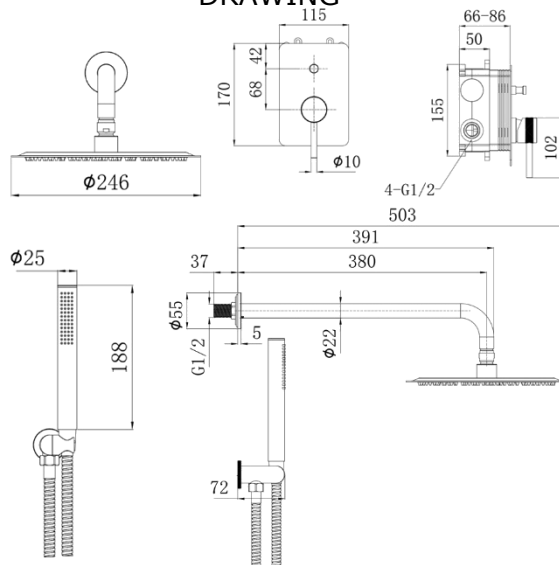

DRAWING

TECHNOLOGY

Leak Proof

Durable Materials

ECO Smart

5 YEARS WARRANTY

Follow us - casamilanouae

www.casamilanoitaly.com

Email us - info@casamilanoitaly.com

WHATSAPP & TOLL FREE

800 9394