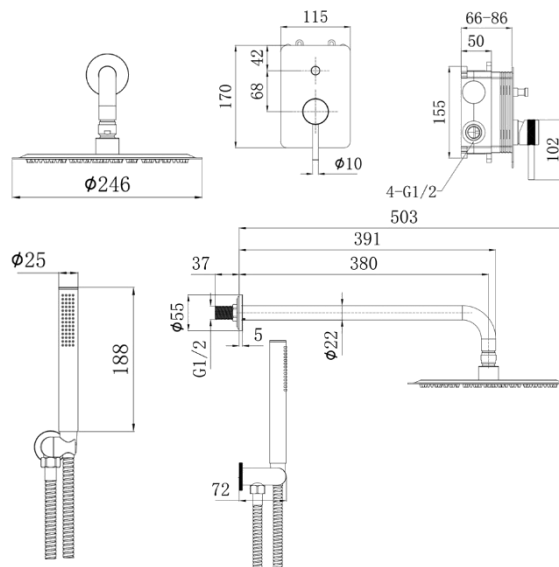

DRAWING

TECHNOLOGY

Leak Proof

Durable Materials

ECO Smart

5 YEARS WARRANTY

Follow us - casamilanouae

www.casamilanoitaly.com

Email us - info@casamilanoitaly.com

WHATSAPP & TOLL FREE

800 9394