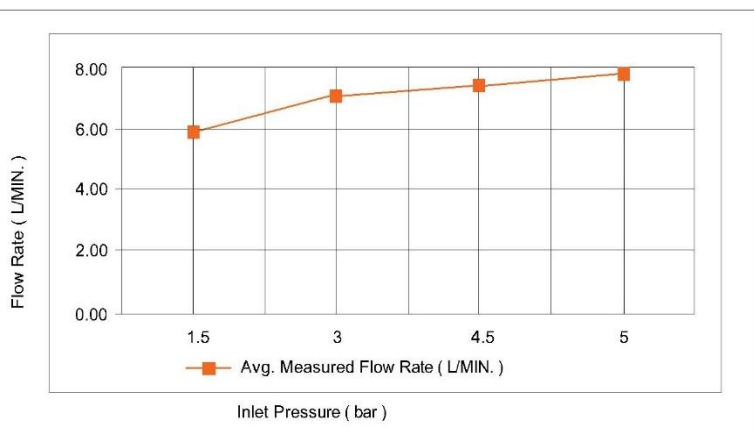

Casa Milano

TECHNICAL DATA SHEET

Casa Milano

Spain Two Way Concealed Shower Mixer Set Saffron Gold

390100111225

The two-way concealed shower mixer set you mentioned typically includes a wall-mounted mixer with a diverter that allows the user to switch between a fixed showerhead and a handheld shower. They are often designed with sleek lines to match different bathroom styles. It is also easy to install and maintain.

SPECIFICATIONS

- Color : Available in Saffron Gold, Rust Copper, Brushed Nickel, Matt Grey
- Mounting : Wall Mounted
- Operation Type : Manual
- Flow Rate (liter) : 8
- Tap Holes : 2 Holes
- Material : Brass
- Shape : Round
- Water Efficiency Rate : ★★★★★

FLOW CHART

DRAWING

TECHNOLOGY

Leak Proof

Durable Materials

ECO Smart

5 YEARS WARRANTY

Follow us - casamilanouae