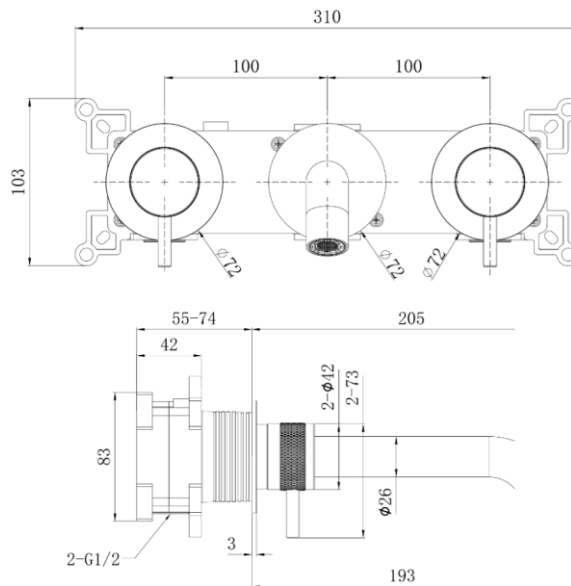

DRAWING

TECHNOLOGY

Leak Proof

Durable Materials

ECO Smart

5 YEARS WARRANTY

Follow us - [casamilano.it](https://www.casamilano.it)

www.casamilano.it

Email us - info@casamilano.it

WHATSAPP & TOLL FREE

800 9394