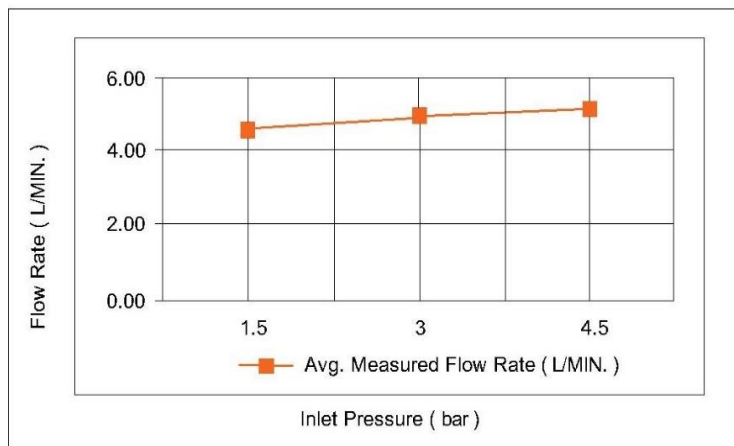

Casa Milano

TECHNICAL DATA SHEET

Casa Milano

Spain Concealed Basin Mixer Brushed Nickel

39010011223

The Luxurious Spain Collection is known for its almost surreal atmosphere. Bring a touch of Casa Milano Home with this impeccably designed bathroom sink faucet.

SPECIFICATIONS

Color	: Available in Chrome, Matt Gold, Matt Black, Bronze Matt Grey, Saffron Gold, Brushed Nickel, Rust Copper
Mounting	: Wall Mounted
Operation Type	: Manual
Flow Rate (liter)	: 4.91
Tap Holes	: 3 Holes
Material	: Stainless steel
Height (mm)	: 103
Depth (mm)	: 310
Shape	: Round
Water Efficiency Rate	: ★★★★★

FLOW CHART

DRAWING

TECHNOLOGY

Leak Proof

Durable Materials

ECO Smart

5 YEARS WARRANTY

Follow us - [casamilano.it](https://www.casamilano.it)