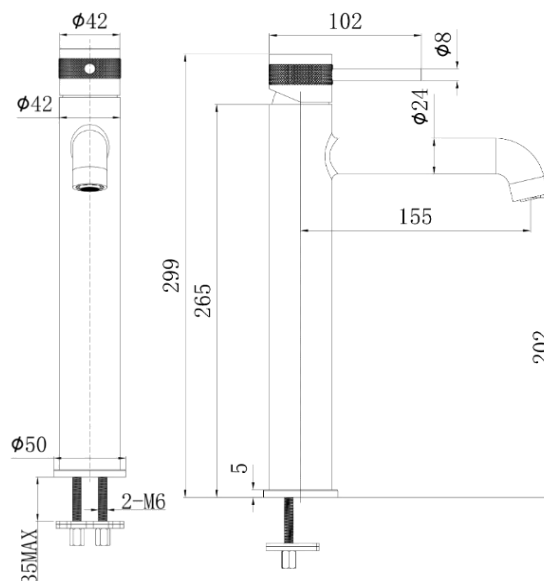

DRAWING

TECHNOLOGY

Leak Proof

Durable Materials

ECO Smart

5 YEARS WARRANTY

Follow us - [casamilanouae](https://www.casamilanouae.com)

www.casamilanoitaly.com

Email us - info@casamilanoitaly.com

WHATSAPP & TOLL FREE

800 9394