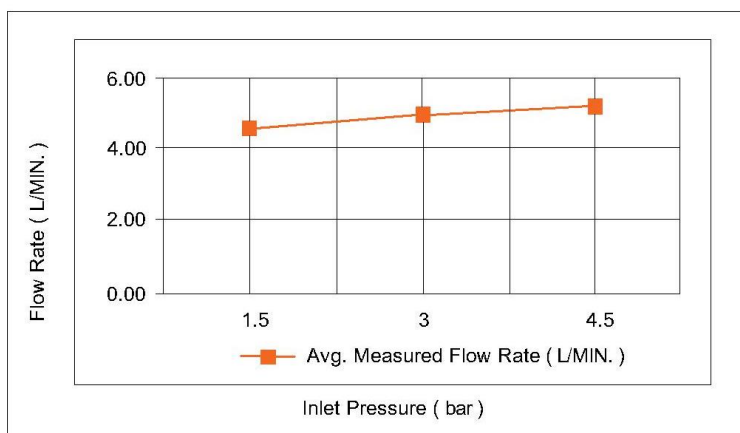

Casa Milano

TECHNICAL DATA SHEET

Casa Milano

Spain Tall Basin Mixer With Pop Up Waste Brushed Nickel

39010011219

The Luxurious Spain Collection Basin Mixer, is a modern and stylish mixer tap that is designed to bring stylish convenience to any bathroom. Featuring a pop-up waste.

SPECIFICATIONS

Color	: Available in Chrome, Matte Gold, Matte Black, Bronze Brass, Matte Grey, Saffron Gold, Brushed Nickel, Rust Copper
Mounting	: Deck Mounted
Operation Type	: Manual
Flow Rate (liter)	: 4.88
Tap Holes	: 1 Holes
Material	: Brass
Height (mm)	: 299
Depth (mm)	: 102
Shape	: Round
Water Efficiency Rate	: ★★★★★

FLOW CHART

DRAWING

TECHNOLOGY

Leak Proof

Durable Materials

ECO Smart

5 YEARS WARRANTY

Follow us - [casamilanouae](https://www.casamilanouae.com)