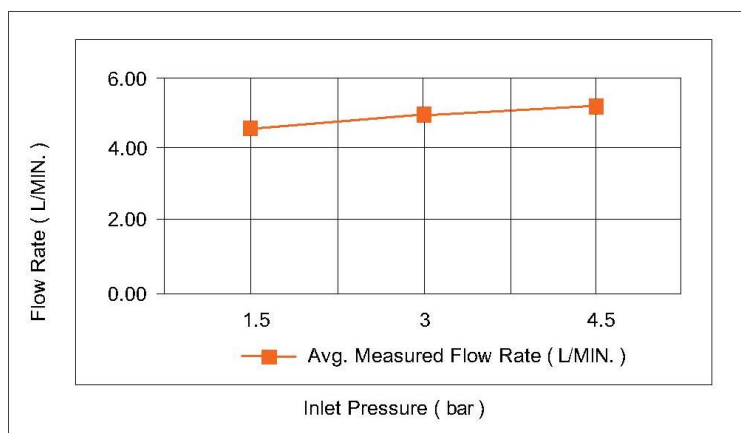

Casa Milano

TECHNICAL DATA SHEET

Casa Milano

Spain Tall Basin Mixer With Pop Up Waste Rust Copper

390100111218

The Luxurious Spain Collection Basin Mixer, is a modern and stylish mixer tap that is designed to bring stylish convenience to any bathroom. Featuring a pop-up waste.

SPECIFICATIONS

Color	: Available in Chrome, Matte Gold, Matte Black, Bronze Brass, Matte Grey, Saffron Gold, Brushed Nickel, Rust Copper
Mounting	: Deck Mounted
Operation Type	: Manual
Flow Rate (liter)	: 4.88
Tap Holes	: 1 Holes
Material	: Brass
Height (mm)	: 299
Depth (mm)	: 102
Shape	: Round
Water Efficiency Rate	: ★★★★★

FLOW CHART

DRAWING

TECHNOLOGY

Leak Proof

Durable Materials

ECO Smart

5 YEARS WARRANTY

Follow us - [casamilanouae](https://www.casamilanouae.com)