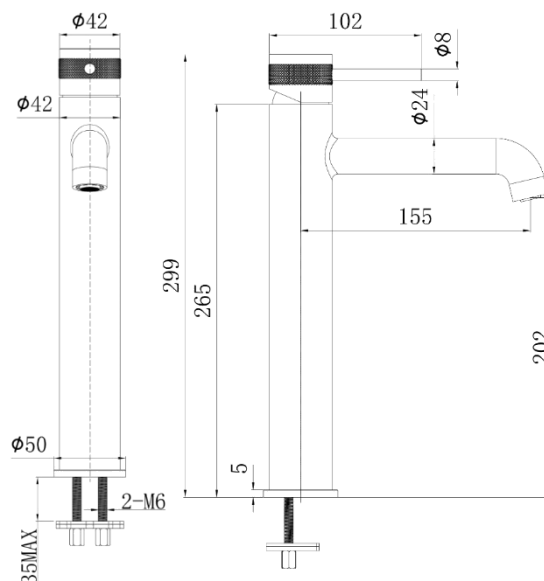

DRAWING

TECHNOLOGY

Leak Proof

Durable Materials

ECO Smart

5 YEARS WARRANTY

Follow us - [casamilanouae](https://www.casamilanouae.com)

www.casamilanoitaly.com

Email us - info@casamilanoitaly.com

WHATSAPP & TOLL FREE

800 9394