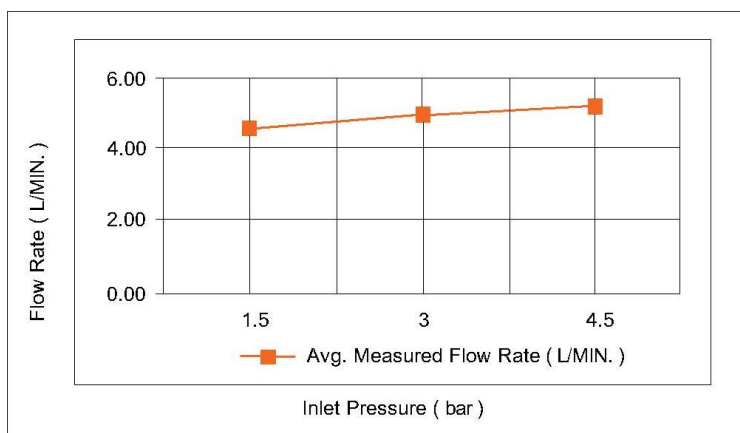

Casa Milano

TECHNICAL DATA SHEET

Casa Milano

Spain Tall Basin Mixer With Pop Up Waste Saffron Gold

390100111217

The Luxurious Spain Collection Basin Mixer, is a modern and stylish mixer tap that is designed to bring stylish convenience to any bathroom. Featuring a pop-up waste.

SPECIFICATIONS

Color	: Available in Chrome, Matte Gold, Matte Black, Bronze Brass, Matte Grey, Saffron Gold, Brushed Nickel, Rust Copper
Mounting	: Deck Mounted
Operation Type	: Manual
Flow Rate (liter)	: 4.88
Tap Holes	: 1 Holes
Material	: Brass
Height (mm)	: 299
Depth (mm)	: 102
Shape	: Round
Water Efficiency Rate	: ★★★★★

FLOW CHART

DRAWING

TECHNOLOGY

Leak Proof

Durable Materials

ECO Smart

5 YEARS WARRANTY

Follow us - [casamilanouae](https://www.casamilanouae.com)