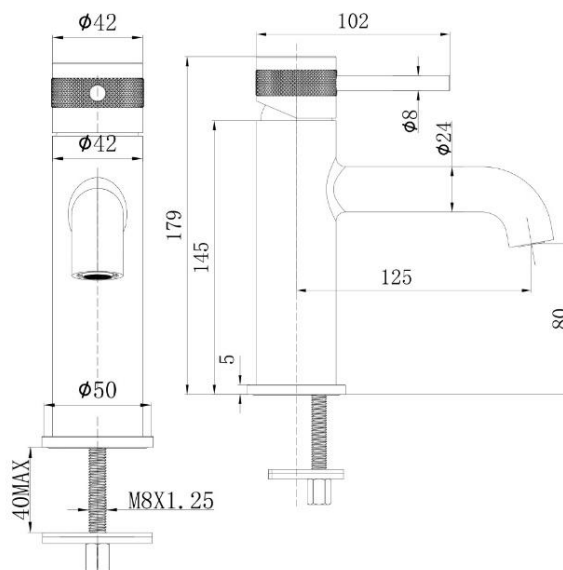

DRAWING

TECHNOLOGY

Leak Proof

Durable Materials

ECO Smart

5 YEARS WARRANTY

Follow us - casamilanouae

www.casamilanoitaly.com

Email us - info@casamilanoitaly.com

WHATSAPP & TOLL FREE

800 9394