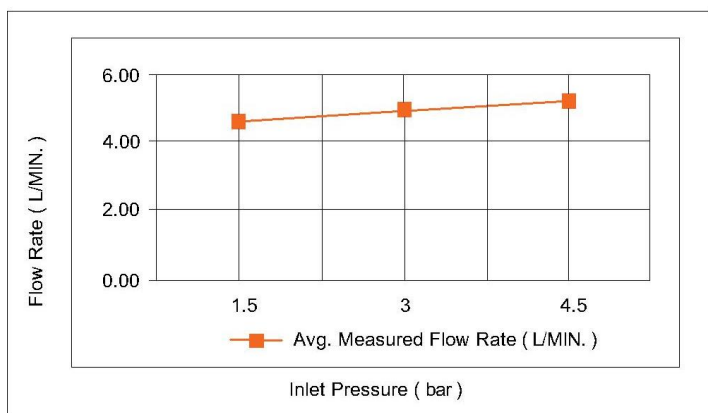

Casa Milano

TECHNICAL DATA SHEET

Casa Milano

Spain Basin Mixer With Pop Up Waste Brushed Nickel

39010011215

The Luxurious Spain Collection Basin Mixer, is a modern and stylish mixer tap that is designed to bring stylish convenience to any bathroom. Featuring a pop-up waste.

SPECIFICATIONS

- Color : Available in Chrome, Matte Gold, Matte Black, Bronze, Matte Grey, Saffron gold, Brushed Nickel, Rust Copper
- Mounting : Deck Mounted
- Operation Type : Manual
- Flow Rate (liter) : 4.88
- Tap Holes : 1 Holes
- Material : Brass
- Height (mm) : 179
- Depth (mm) : 102
- Shape : Round
- Water Efficiency Rate : ★★★★★

FLOW CHART

DRAWING

TECHNOLOGY

Leak Proof

Durable Materials

ECO Smart

5 YEARS WARRANTY

Follow us - casamilanouae