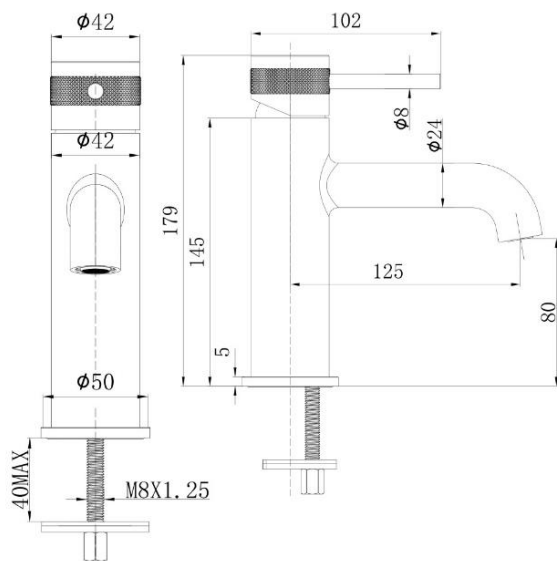

### SPECIFICATIONS

Color	: Available in Chrome, Matte Gold, Matte Black, Bronze, Matte Grey, Saffron gold, Brushed Nickel, Rust Copper
Mounting	: Deck Mounted
Operation Type	: Manual
Flow Rate (liter)	: 4.88
Tap Holes	: 1 Holes
Material	: Brass
Height (mm)	: 179
Depth (mm)	: 102
Shape	: Round
Water Efficiency Rate	: ★★★★★

### FLOW CHART

### DRAWING