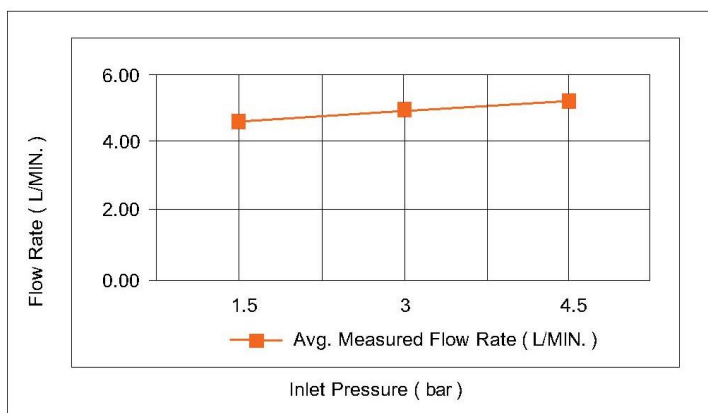

### SPECIFICATIONS

Color	: Available in Chrome, Matte Gold, Matte Black, Bronze, Matte Grey, Saffron gold, Brushed Nickel, Rust Copper
Mounting	: Deck Mounted
Operation Type	: Manual
Flow Rate (liter)	: 4.88
Tap Holes	: 1 Holes
Material	: Brass
Height (mm)	: 179
Depth (mm)	: 102
Shape	: Round
Water Efficiency Rate	: ★★★★★

### FLOW CHART