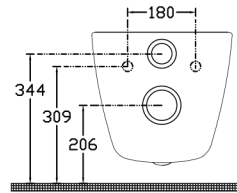

Infinity CleaRimPlus Wall Hung WC

Features

SmartFixPlus Slim Cover
ClearimPlus SeatPlus
AquaPlus CleanWash
SoftClose 4lt

Dimensions

530 x 365 mm

Weight

25 kg

Product Code

10NF02001

Version

Complementary Products

40KF02001-S WC Seat (Soft-Close, Quick Release)

Color

Product Note

Mounting Kit Included

Concealed Cistern Should Be Adjusted To 4lt

WC Seat(Soft-Close, Quick Release) **Must Be Ordered Separately*