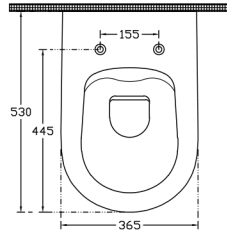

Infinity CleaRimPlus Wall Hung WC

Features

SmartFixPlus Slim Cover
ClearimPlus SeatPlus
AquaPlus CleanWash
SoftClose 4lt

Dimensions

530 x 365 mm

Weight

25 kg

Product Code

10NF02001

Version

Complementary Products

40KF02001-S WC Seat (Soft-Close, Quick Release)

Color

Product Note

Mounting Kit Included

Concealed Cistern Should Be Adjusted To 4lt

WC Seat(Soft-Close, Quick Release) **Must Be Ordered Separately*