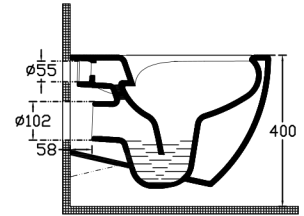

Infinity CleaRimPlus Wall Hung WC

Features

SmartFixPlus Slim Cover
ClearimPlus SeatPlus
AquaPlus CleanWash
SoftClose 4lt

Dimensions

530 x 365 mm

Weight

25 kg

Product Code

10NF02001

Version

Complementary Products

40KF02001-S WC Seat (Soft-Close, Quick Release)

Color

Product Note

Mounting Kit Included

Concealed Cistern Should Be Adjusted To 4lt

WC Seat(Soft-Close, Quick Release) **Must Be Ordered Separately*