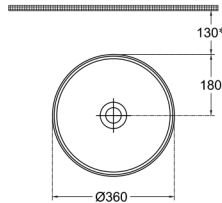

Infinity Countertop Washbasin 36 cm

Features

Without Tap Hole
Without Overflow Hole
Sharp & Slim

Dimensions

360 x 360 mm

Weight

5,8 kg

Product Code

10NF65036

Version

Complementary Products

Plastic Push-Open Ceramic POP-UP

Color

2l - Matte White

2n - Black

2c - Anthracite