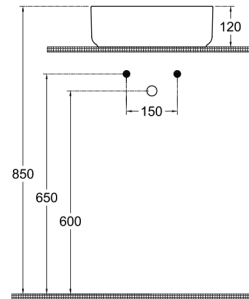

## Infinity Countertop Washbasin 36 cm

### Features

Without Tap Hole  
Without Overflow Hole  
Sharp & Slim

### Dimensions

360 x 360 mm

### Weight

5,8 kg