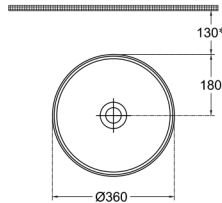

## Infinity Countertop Washbasin 36 cm

### Features

Without Tap Hole  
Without Overflow Hole  
Sharp & Slim

### Dimensions

360 x 360 mm

### Weight

5,8 kg