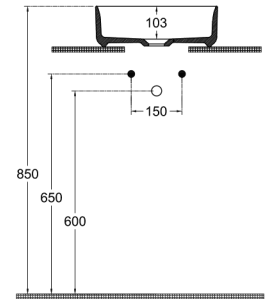

## Infinity Countertop Washbasin 36 cm

### Features

Without Tap Hole  
Without Overflow Hole  
Sharp & Slim

### Dimensions

360 x 360 mm

### Weight

5,8 kg