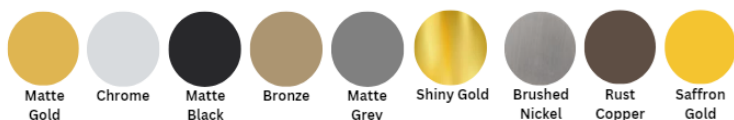

Casa Milano

TECHNICAL DATA SHEET

Casa Milano

Spain Angle Valve Matt Grey

390100110622

The Luxurious Spain Collection angle valve is small but a crucial plumbing device that regulates water flow to individual fixtures, offering control, convenience, and protection against water damage when needed.

SPECIFICATIONS

Color	: Available in Chrome, Matt Gold, Matt Grey, Bronze, Shiny Gold, Matt Black, Saffron Gold, Brushed Nickel, Rust Copper
Material	: Brass
Height (mm)	: 54
Depth (mm)	: 81
Shape	: Round

DRAWING

TECHNOLOGY

Leak Proof

Durable Materials

ECO Smart

5 YEARS WARRANTY

Follow us - [casamilanouae](https://www.casamilanouae.com)

www.casamilanoitaly.com

Email us - info@casamilanoitaly.com

WHATSAPP & TOLL FREE

800 9394