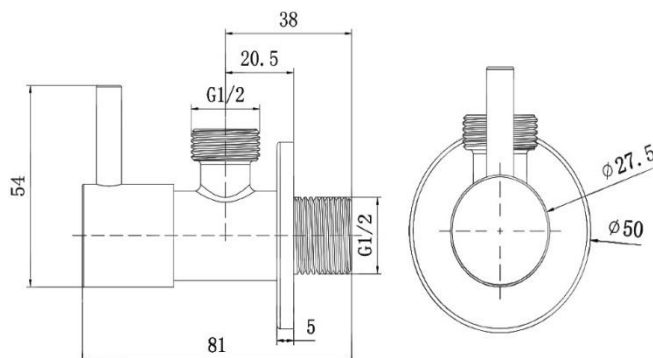

Casa Milano

TECHNICAL DATA SHEET

Casa Milano

Spain Angle Valve Matt Grey

390100110622

The Luxurious Spain Collection angle valve is small but a crucial plumbing device that regulates water flow to individual fixtures, offering control, convenience, and protection against water damage when needed.

SPECIFICATIONS

Color	: Available in Chrome, Matt Gold, Matt Grey, Bronze, Shiny Gold, Matt Black, Saffron Gold, Brushed Nickel, Rust Copper
Material	: Brass
Height (mm)	: 54
Depth (mm)	: 81
Shape	: Round

DRAWING

TECHNOLOGY

Leak Proof

Durable Materials

ECO Smart

5 YEARS WARRANTY

Follow us - [casamilanouae](https://www.casamilanouae.com)

www.casamilanoitaly.com

Email us - info@casamilanoitaly.com

WHATSAPP & TOLL FREE

800 9394