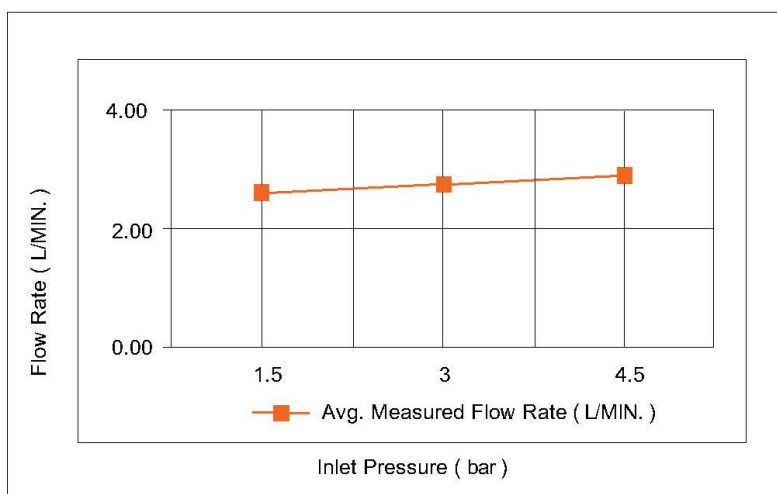

Casa Milano

TECHNICAL DATA SHEET

Casa Milano

Spain Brass Shattaf Matt Grey

390100110621

The Luxurious Spain Collection Brass Shattaf is a premium bathroom accessory that exudes both style and functionality. The Shattaf is also known as a bidet spray or hand-held bidet. With Shattaf, you can elevate your bathroom experience & enjoy the convenience & sophistication it offers.

SPECIFICATIONS

- Color : Available in Chrome, Matt Gold, Matt Black, Bronze, Saffron Gold, Matt Grey, Brushed Nickel, Rust Copper
- Mounting : Wall Mounted
- Operation Type : Manual
- Flow Rate (litre) : 3
- Material : Brass
- Height (mm) : 119,5
- Depth (mm) : 63
- Shape : Round
- Water Efficiency Rate : ★★★★★

FLOW CHART

DRAWING

TECHNOLOGY

Leak Proof

Durable Materials

ECO Smart

Follow us - [casamilanouae](https://www.casamilanouae.com)

www.casamilanoitaly.com

Email us - info@casamilanoitaly.com

WHATSAPP & TOLL FREE

800 9394