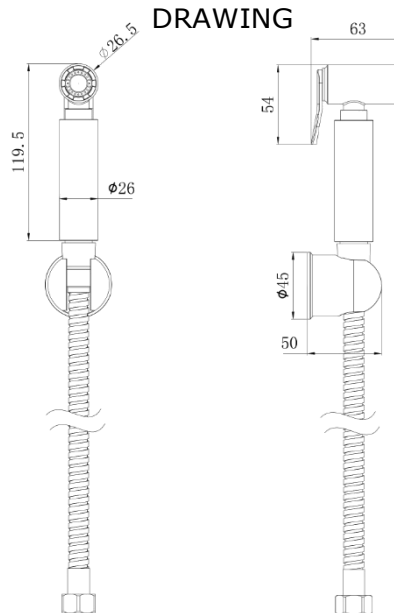

DRAWING

TECHNOLOGY

Leak Proof

Durable Materials

ECO Smart

Follow us - [casamilanouae](https://www.casamilanouae.com)

www.casamilanoitaly.com

Email us - info@casamilanoitaly.com

WHATSAPP & TOLL FREE

800 9394