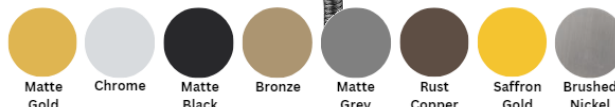

Casa Milano

TECHNICAL DATA SHEET

Casa Milano

Spain Brass Shattaf Matt Grey

390100110621

The Luxurious Spain Collection Brass Shattaf is a premium bathroom accessory that exudes both style and functionality. The Shattaf is also known as a bidet spray or hand-held bidet. With Shattaf, you can elevate your bathroom experience & enjoy the convenience & sophistication it offers.

SPECIFICATIONS

- Color : Available in Chrome, Matt Gold, Matt Black, Bronze, Saffron Gold, Matt Grey, Brushed Nickel, Rust Copper
- Mounting : Wall Mounted
- Operation Type : Manual
- Flow Rate (litre) : 3
- Material : Brass
- Height (mm) : 119,5
- Depth (mm) : 63
- Shape : Round
- Water Efficiency Rate : ★★★★★