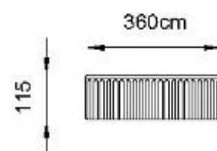

SPECIFICATIONS

Color	: Baby Pink, Black, Grey, Light Green, Green, Light blue, Aqua Blue, Ivory
Type	: Counter Basin
Material	: Ceramic
Height (mm)	: 180
Depth (mm)	: 360
Shape	: Round

DRAWING

FRONT VIEW