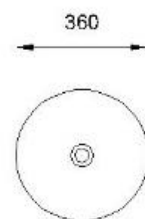

SPECIFICATIONS

Color	: Baby Pink, Black, Grey, Light Green, Green, Light blue, Aqua Blue, Ivory
Type	: Counter Basin
Material	: Ceramic
Height (mm)	: 180
Depth (mm)	: 360
Shape	: Round

DRAWING

FRONT VIEW