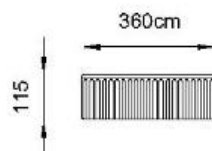

SPECIFICATIONS

Color	: Baby Pink, Black, Grey, Light Green, Green, Light blue, Aqua Blue, Ivory
Type	: Counter Basin
Material	: Ceramic
Height (mm)	: 180
Depth (mm)	: 360
Shape	: Round

DRAWING

FRONT VIEW