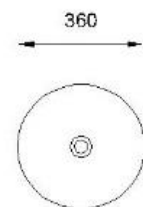

### SPECIFICATIONS

Color	: Baby Pink, Black, Grey, Light Green, Green, Light blue, Aqua Blue, Ivory
Type	: Counter Basin
Material	: Ceramic
Height (mm)	: 180
Depth (mm)	: 360
Shape	: Round

### DRAWING

FRONT VIEW

TOP VIEW