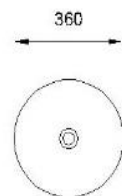

### SPECIFICATIONS

Color	: Baby Pink, Black, Grey, Light Green, Green, Light blue, Aqua Blue, Ivory
Type	: Counter Basin
Material	: Ceramic
Height (mm)	: 180
Depth (mm)	: 360
Shape	: Round

### DRAWING

FRONT VIEW

TOP VIEW