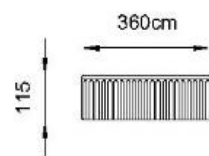

CasaMilano

TECHNICAL DATA SHEET

Casa Milano

Ribbed Counter Wash Basin with Pop-up Waste Green

390100110280

The Luxurious Spain Collection Counter Wash Basin has a Simple and Elegant Design. It's made with high quality ceramic which also includes a metal pop-up drain assembly, high-quality finish will resist rust and corrosion through everyday use.

SPECIFICATIONS

Color	: Baby Pink, Black, Grey, Light Green, Green, Light blue, Aqua Blue, Ivory
Type	: Counter Basin
Material	: Ceramic
Height (mm)	: 180
Depth (mm)	: 360
Shape	: Round

DRAWING

Baby Pink Black Grey Green Light Green Ivory Light Blue Aqua Blue

TECHNOLOGY

Leak Proof

Durable Materials

ECO Smart

5
YEARS
WARRANTY

Follow us - [casamilanouae](https://www.casamilanouae.com)

www.casamilanoitaly.com

Email us - info@casamilanoitaly.com

WHATSAPP & TOLL FREE

800 9394