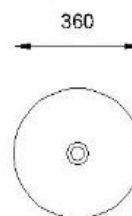

### SPECIFICATIONS

Color	: Baby Pink, Black, Grey, Light Green, Green, Light blue, Aqua Blue, Ivory
Type	: Counter Basin
Material	: Ceramic
Height (mm)	: 180
Depth (mm)	: 360
Shape	: Round

### DRAWING

FRONT VIEW

TOP VIEW

Baby Pink Black Grey Green Light Green Ivory Light Blue Aqua Blue