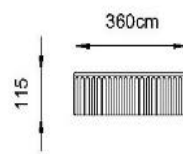

SPECIFICATIONS

Color	: Baby Pink, Black, Grey, Light Green, Green, Light blue, Aqua Blue, Ivory
Type	: Counter Basin
Material	: Ceramic
Height (mm)	: 180
Depth (mm)	: 360
Shape	: Round

DRAWING

FRONT VIEW