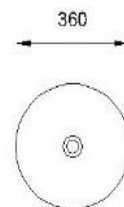

SPECIFICATIONS

Color	: Baby Pink, Black, Grey, Light Green, Green, Light blue, Aqua Blue, Ivory
Type	: Counter Basin
Material	: Ceramic
Height (mm)	: 180
Depth (mm)	: 360
Shape	: Round

DRAWING

FRONT VIEW