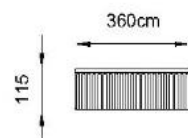

Casa Milano

TECHNICAL DATA SHEET

Casa Milano

Ribbed Counter Wash Basin with Pop-up Waste Baby Pink

390100110277

The Luxurious Spain Collection Counter Wash Basin has a Simple and Elegant Design. It's made with high quality ceramic which also includes a metal pop-up drain assembly, high-quality finish will resist rust and corrosion through everyday use.

SPECIFICATIONS

Color	: Baby Pink, Black, Grey, Light Green, Green, Light blue, Aqua Blue, Ivory
Type	: Counter Basin
Material	: Ceramic
Height (mm)	: 180
Depth (mm)	: 360
Shape	: Round

DRAWING

Baby Pink Black Grey Green Light Green Ivory Light Blue Aqua Blue

TECHNOLOGY

Leak Proof

Durable Materials

ECO Smart

5 YEARS WARRANTY

Follow us - [casamilanouae](https://www.casamilanouae.com)

www.casamilanoitaly.com

Email us - info@casamilanoitaly.com

WHATSAPP & TOLL FREE

800 9394