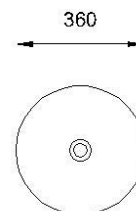

### SPECIFICATIONS

Color	: Baby Pink, Black, Grey, Light Green, Green, Light blue, Aqua Blue, Ivory
Type	: Counter Basin
Material	: Ceramic
Height (mm)	: 180
Depth (mm)	: 360
Shape	: Round

### DRAWING

FRONT VIEW

TOP VIEW