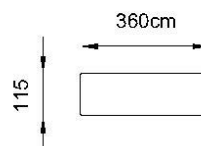

### SPECIFICATIONS

Color	: Baby Pink, Black, Grey, Light Green, Green, Light blue, Aqua Blue, Ivory
Type	: Counter Basin
Material	: Ceramic
Height (mm)	: 180
Depth (mm)	: 360
Shape	: Round

### DRAWING

FRONT VIEW

TOP VIEW