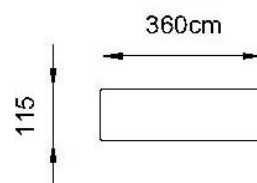

SPECIFICATIONS

Color	: Baby Pink, Black, Grey, Light Green, Green, Light blue, Aqua Blue, Ivory
Type	: Counter Basin
Material	: Ceramic
Height (mm)	: 180
Depth (mm)	: 360
Shape	: Round

DRAWING

FRONT VIEW