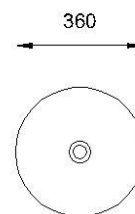

SPECIFICATIONS

Color	: Baby Pink, Black, Grey, Light Green, Green, Light blue, Aqua Blue, Ivory
Type	: Counter Basin
Material	: Ceramic
Height (mm)	: 180
Depth (mm)	: 360
Shape	: Round

DRAWING

FRONT VIEW