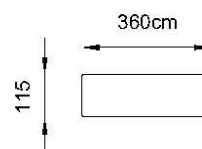

SPECIFICATIONS

Color	: Baby Pink, Black, Grey, Light Green, Green, Light blue, Aqua Blue, Ivory
Type	: Counter Basin
Material	: Ceramic
Height (mm)	: 180
Depth (mm)	: 360
Shape	: Round

DRAWING

FRONT VIEW