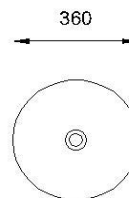

### SPECIFICATIONS

Color	: Baby Pink, Black, Grey, Light Green, Green, Light blue, Aqua Blue, Ivory
Type	: Counter Basin
Material	: Ceramic
Height (mm)	: 180
Depth (mm)	: 360
Shape	: Round

### DRAWING

FRONT VIEW

TOP VIEW