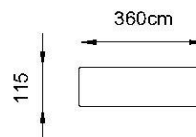

### SPECIFICATIONS

Color	: Baby Pink, Black, Grey, Light Green, Green, Light blue, Aqua Blue, Ivory
Type	: Counter Basin
Material	: Ceramic
Height (mm)	: 180
Depth (mm)	: 360
Shape	: Round

### DRAWING

FRONT VIEW

TOP VIEW