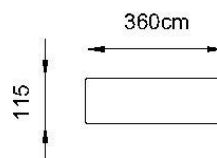

DRAWING

FRONT VIEW