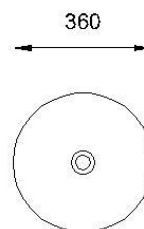

TOP VIEW

TECHNOLOGY

Leak Proof

Durable Materials

ECO Smart

5 YEARS WARRANTY