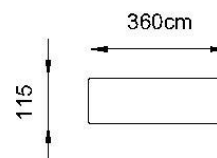

SPECIFICATIONS

Color	: Baby Pink, Black, Grey, Light Green, Green, Light blue, Aqua Blue, Ivory
Type	: Counter Basin
Material	: Ceramic
Height (mm)	: 180
Depth (mm)	: 360
Shape	: Round

DRAWING

FRONT VIEW