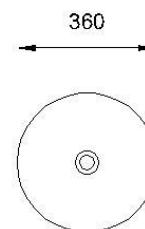

SPECIFICATIONS

Color	: Baby Pink, Black, Grey, Light Green, Green, Light blue, Aqua Blue, Ivory
Type	: Counter Basin
Material	: Ceramic
Height (mm)	: 180
Depth (mm)	: 360
Shape	: Round

DRAWING

FRONT VIEW