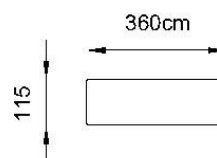

SPECIFICATIONS

Color	: Baby Pink, Black, Grey, Light Green, Green, Light blue, Aqua Blue, Ivory
Type	: Counter Basin
Material	: Ceramic
Height (mm)	: 180
Depth (mm)	: 360
Shape	: Round

DRAWING

FRONT VIEW