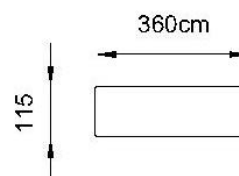

DRAWING

FRONT VIEW