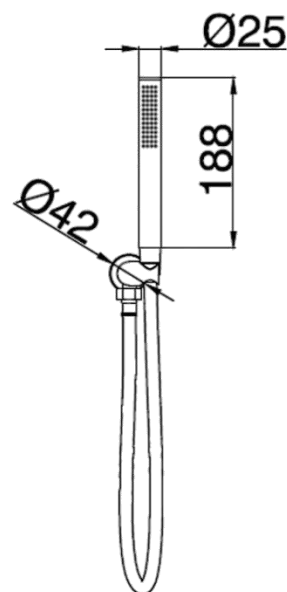

## Casa Milano

Spain Round Hand Shower & Hose Matt Grey

390100108033

The Spain Round Hand Shower & Hose in Matt Gold combines minimalist design with functionality to enhance your shower experience. With its sleek and modern appearance, this hand shower set offers both practicality and style, adding a contemporary touch to your bathroom.

### SPECIFICATIONS

Color	: Available in Chrome, Matt Gold, Matt Black, Bronze Brass, Matt Grey
Mounting	: Wall Mounted
Flow Rate (litre)	: 6.30
Material	: Brass
Height (mm)	: 25
Depth (mm)	: 188
Shape	: Round

### FLOW CHART

### DRAWING