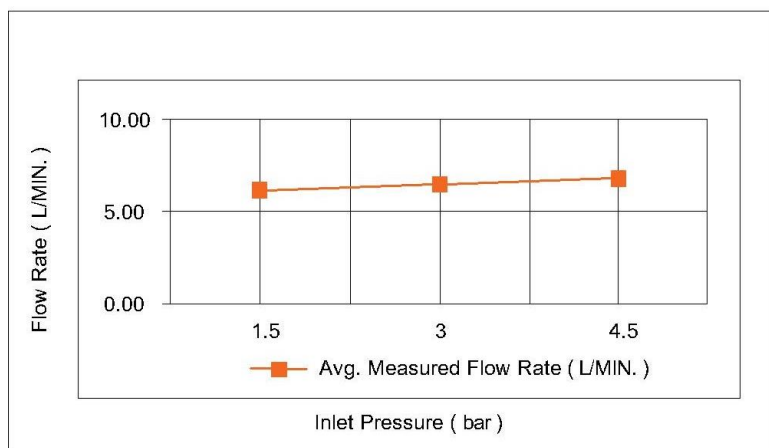

### SPECIFICATIONS

Color	: Available in Chrome, Matt Gold, Matt Black, Bronze Brass, Matt Grey
Mounting	: Wall Mounted
Flow Rate (litre)	: 6.30
Material	: Brass
Height (mm)	: 25
Depth (mm)	: 188
Shape	: Round

### FLOW CHART