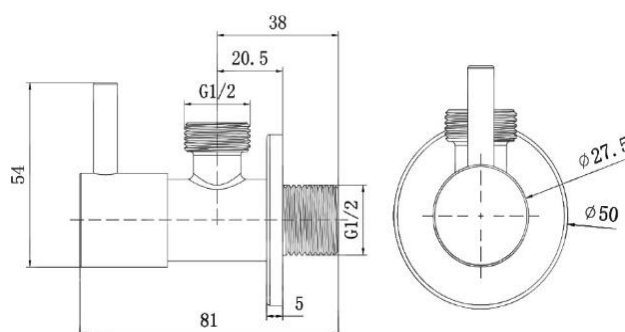

Casa Milano

TECHNICAL DATA SHEET

Casa Milano

Spain Angle Valve Matt Gold

390100107610

The Luxurious Spain Collection angle valve is small but a crucial plumbing device that regulates water flow to individual fixtures, offering control, convenience, and protection against water damage when needed.

SPECIFICATIONS

Color	: Available in Chrome, Matt Gold, Matt Grey, Bronze, Shiny Gold, Matt Black, Saffron Gold, Rust Copper, Brushed Nickel
Material	: Brass
Height (mm)	: 54
Depth (mm)	: 81
Shape	: Round

DRAWING

TECHNOLOGY

Leak Proof

Durable Materials

ECO Smart

5
YEARS
WARRANTY

Follow us - [casamilanouae](https://www.casamilanouae.com)

www.casamilanoitaly.com

Email us - info@casamilanoitaly.com

WHATSAPP & TOLL FREE

800 9394