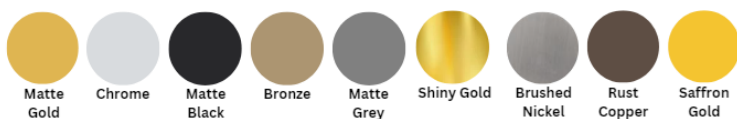

Casa Milano

TECHNICAL DATA SHEET

Casa Milano

Spain Angle Valve Bronze Brass

390100107609

The Luxurious Spain Collection angle valve is small but a crucial plumbing device that regulates water flow to individual fixtures, offering control, convenience, and protection against water damage when needed.

SPECIFICATIONS

Color	: Available in Chrome, Matt Gold, Matt Grey, Bronze, Shiny Gold, Matt Black, Saffron Gold, Rust Copper, Brushed Nickel
Material	: Brass
Height (mm)	: 54
Depth (mm)	: 81
Shape	: Round

DRAWING

TECHNOLOGY

Leak Proof

Durable Materials

ECO Smart

5 YEARS WARRANTY

Follow us - [casamilanouae](https://www.casamilanouae.com)

www.casamilanoitaly.com

Email us - info@casamilanoitaly.com

WHATSAPP & TOLL FREE

800 9394