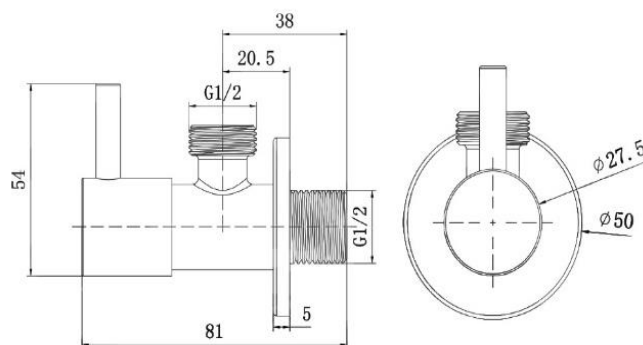

Casa Milano

TECHNICAL DATA SHEET

Casa Milano

Spain Angle Valve Bronze Brass

390100107609

The Luxurious Spain Collection angle valve is small but a crucial plumbing device that regulates water flow to individual fixtures, offering control, convenience, and protection against water damage when needed.

SPECIFICATIONS

Color	: Available in Chrome, Matt Gold, Matt Grey, Bronze, Shiny Gold, Matt Black, Saffron Gold, Rust Copper, Brushed Nickel
Material	: Brass
Height (mm)	: 54
Depth (mm)	: 81
Shape	: Round

DRAWING

TECHNOLOGY

Leak Proof

Durable Materials

ECO Smart

5 YEARS WARRANTY

Follow us - [casamilanouae](https://www.casamilanouae.com)

www.casamilanoitaly.com

Email us - info@casamilanoitaly.com

WHATSAPP & TOLL FREE

800 9394