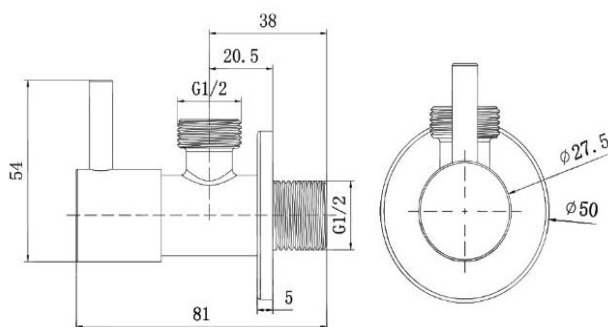

Casa Milano

TECHNICAL DATA SHEET

Casa Milano

Spain Angle Valve Matt Black

390100107608

The Luxurious Spain Collection angle valve is small but a crucial plumbing device that regulates water flow to individual fixtures, offering control, convenience, and protection against water damage when needed.

SPECIFICATIONS

Color	: Available in Chrome, Matt Gold, Matt Grey, Bronze, Shiny Gold, Matt Black, Saffron Gold, Rust Copper, Brushed Nickel
Material	: Brass
Height (mm)	: 54
Depth (mm)	: 81
Shape	: Round

DRAWING

TECHNOLOGY

Leak Proof

Durable Materials

ECO Smart

5 YEARS WARRANTY

Follow us - [casamilanouae](https://www.casamilanouae.com)

www.casamilanoitaly.com

Email us - info@casamilanoitaly.com

WHATSAPP & TOLL FREE

800 9394