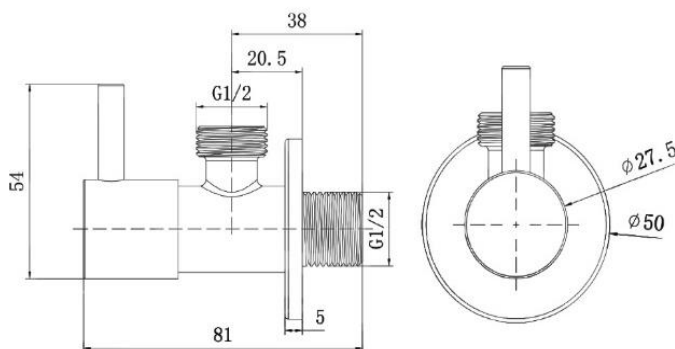

Casa Milano

TECHNICAL DATA SHEET

Casa Milano

Spain Angle Valve Chrome

390100107607

The Luxurious Spain Collection angle valve is small but a crucial plumbing device that regulates water flow to individual fixtures, offering control, convenience, and protection against water damage when needed.

SPECIFICATIONS

- Color : Available in Chrome, Matt Gold, Matt Grey, Bronze, Shiny Gold, Matt Black, Saffron Gold, Rust Copper, Brushed Nickel
- Material : Brass
- Height (mm) : 54
- Depth (mm) : 81
- Shape : Round

DRAWING

TECHNOLOGY

Leak Proof

Durable Materials

ECO Smart

5 YEARS WARRANTY

Follow us - casamilanouae

www.casamilanoitaly.com

Email us - info@casamilanoitaly.com

WHATSAPP & TOLL FREE

800 9394