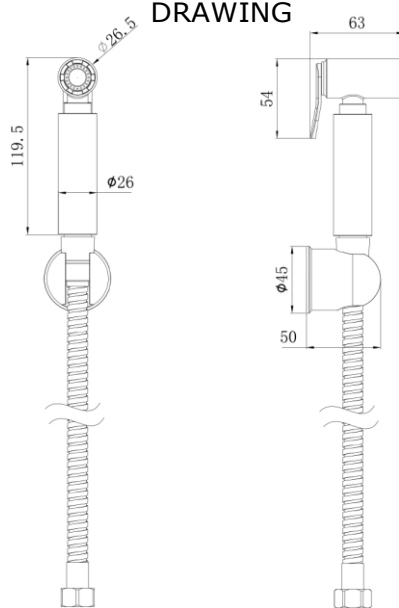

DRAWING

TECHNOLOGY

Leak Proof

Durable Materials

ECO Smart

5 YEARS WARRANTY

Follow us - [casamilanouae](https://www.casamilanouae.com)

www.casamilanoitaly.com

Email us - info@casamilanoitaly.com

WHATSAPP & TOLL FREE

800 9394