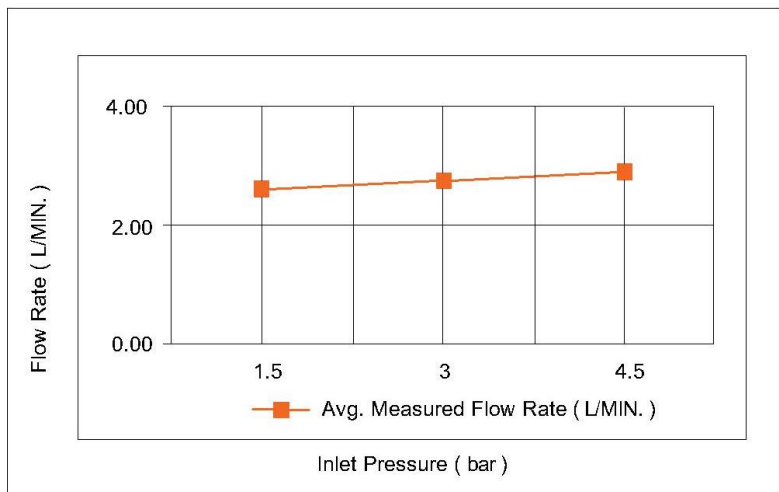

Casa Milano

TECHNICAL DATA SHEET

Casa Milano

Spain Brass Shattaf Shiny Gold

390100107597

The Luxurious Spain Collection Brass Shattaf is a premium bathroom accessory that exudes both style and functionality. The Shattaf is also known as a bidet spray or hand-held bidet. With Shattaf, you can elevate your bathroom experience & enjoy the convenience & sophistication it offers.

SPECIFICATIONS

- Color : Available in Chrome, Matte Gold, Matte Black, Bronze, Shiny Gold, Matt Grey, Brushed Nickel
- Mounting : Wall Mounted
- Operation Type : Manual
- Flow Rate (litre) : 3
- Material : Brass
- Height (mm) : 119.5
- Depth (mm) : 63
- Shape : Round
- Water Efficiency Rate : ★★★★★

FLOW CHART

DRAWING

TECHNOLOGY

Leak Proof

Durable Materials

ECO Smart

5 YEARS WARRANTY

Follow us - [casamilanouae](https://www.casamilanouae.com)