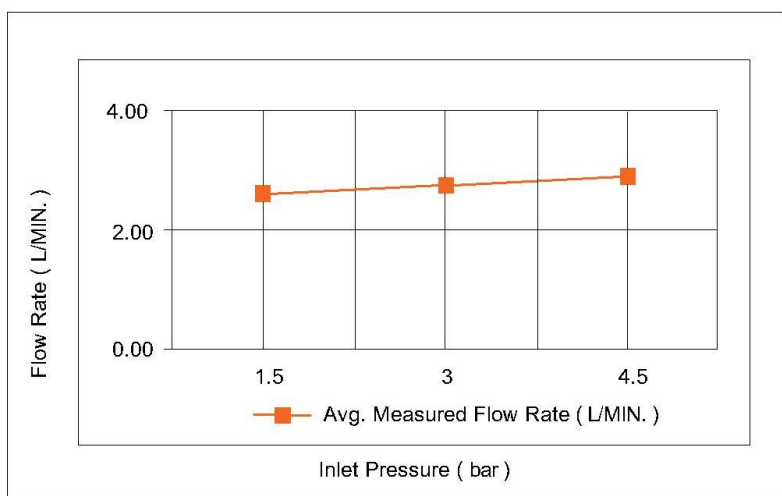

SPECIFICATIONS

Color	: Available in Chrome, Matt Gold, Matte Black, Bronze, Saffron Gold, Matt Grey, Brushed Nickel, Rust Copper
Mounting	: Wall Mounted
Operation Type	: Manual
Flow Rate (litre)	: 3
Material	: Brass
Height (mm)	: 119.5
Depth (mm)	: 63
Shape	: Round
Water Efficiency Rate	: ★★★★★

FLOW CHART

DRAWING

TECHNOLOGY

Leak Proof

Durable Materials

ECO Smart

5 YEARS WARRANTY

Follow us - [casamilano.it](https://www.casamilano.it)