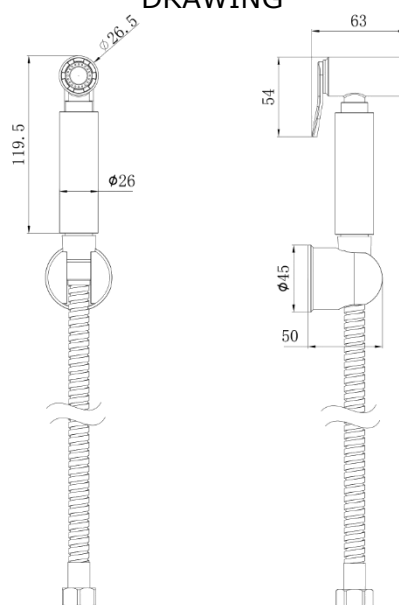

DRAWING

TECHNOLOGY

Leak Proof

Durable Materials

ECO Smart

5 YEARS WARRANTY

Follow us - [casamilano.it](https://www.casamilano.it)

www.casamilano.it

Email us - info@casamilanoitaly.com

WHATSAPP & TOLL FREE

800 9394