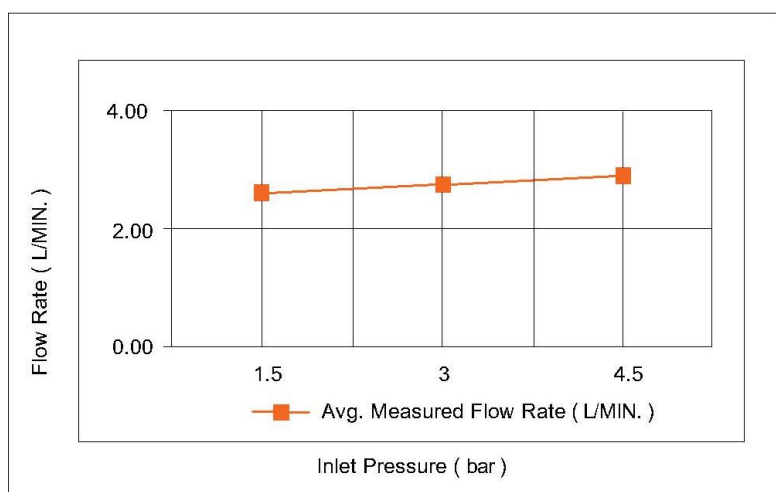

Casa Milano

TECHNICAL DATA SHEET

Casa Milano

Spain Brass Shattaf Bronze

390100107595

The Luxurious Spain Collection Brass Shattaf is a premium bathroom accessory that exudes both style and functionality. The Shattaf is also known as a bidet spray or hand-held bidet. With Shattaf, you can elevate your bathroom experience & enjoy the convenience & sophistication it offers.

SPECIFICATIONS

Color	: Available in Chrome, Matte Gold, Matte Black, Bronze, Saffron Gold, Matt Grey, Brushed Nickel, Rust Copper
Mounting	: Wall Mounted
Operation Type	: Manual
Flow Rate (litre)	: 3
Material	: Brass
Height (mm)	: 119.5
Depth (mm)	: 63
Shape	: Round
Water Efficiency Rate	: ★★★★★

FLOW CHART

DRAWING

TECHNOLOGY

Leak Proof

Durable Materials

ECO Smart

5 YEARS WARRANTY

Follow us - [casamilano.it](https://www.casamilano.it)