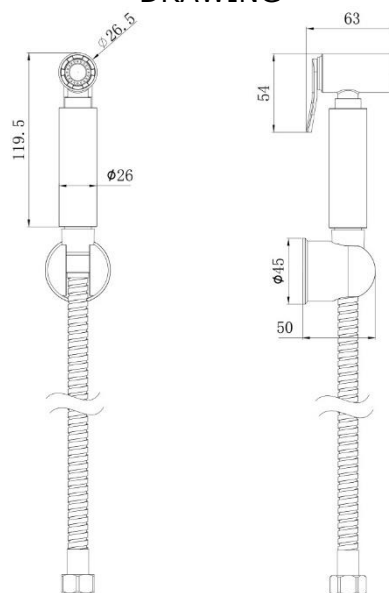

DRAWING

TECHNOLOGY

Leak Proof

Durable Materials

ECO Smart

5 YEARS WARRANTY

Follow us - [casamilano.it](https://www.casamilano.it)

www.casamilano.it

Email us - info@casamilanoitaly.com

WHATSAPP & TOLL FREE

800 9394