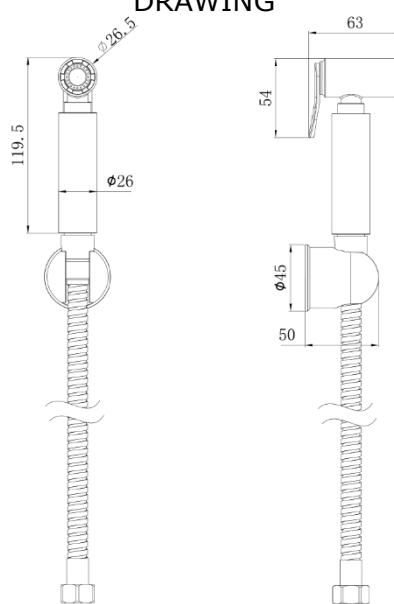

DRAWING

TECHNOLOGY

Leak Proof

Durable Materials

ECO Smart

5 YEARS WARRANTY

Follow us - [casamilanouae](https://www.casamilanouae.com)

www.casamilanoitaly.com

Email us - info@casamilanoitaly.com

WHATSAPP & TOLL FREE

800 9394