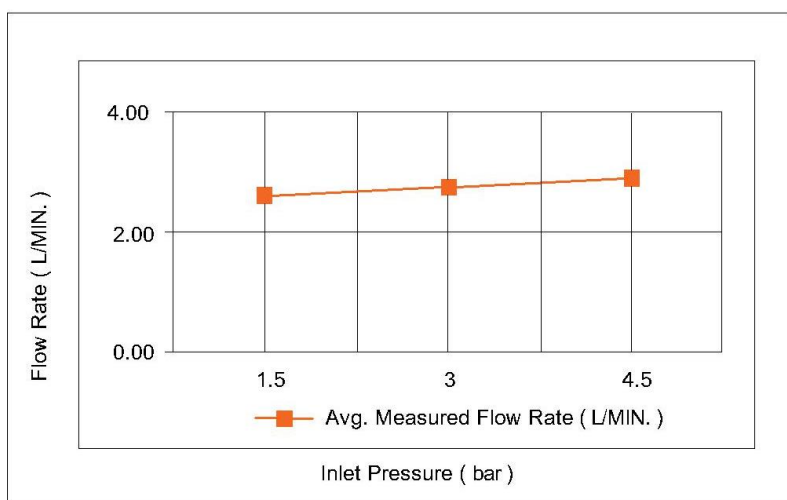

Casa Milano

TECHNICAL DATA SHEET

Casa Milano

Spain Brass Shattaf Matte Black

390100107594

The Luxurious Spain Collection Brass Shattaf is a premium bathroom accessory that exudes both style and functionality. The Shattaf is also known as a bidet spray or hand-held bidet. With Shattaf, you can elevate your bathroom experience & enjoy the convenience & sophistication it offers.

SPECIFICATIONS

- Color : Available in Chrome, Matte Gold, Matte Black, Bronze, Saffron Gold, Matt Grey, Brushed Nickel, Rust Copper
- Mounting : Wall Mounted
- Operation Type : Manual
- Flow Rate (litre) : 3
- Material : Brass
- Height (mm) : 119.5
- Depth (mm) : 63
- Shape : Round
- Water Efficiency Rate : ★★★★★

FLOW CHART

DRAWING

TECHNOLOGY

Leak Proof

Durable Materials

ECO Smart

5 YEARS WARRANTY

Follow us - [casamilanouae](https://www.casamilanouae.com)