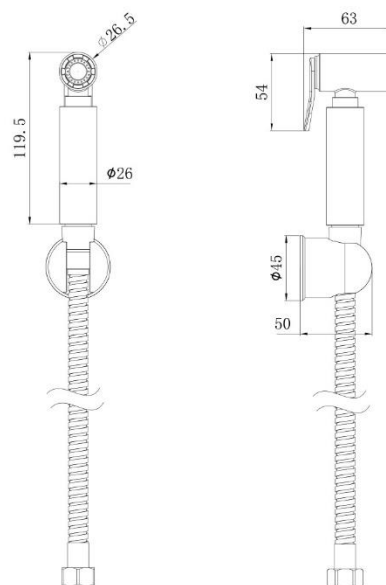

DRAWING

TECHNOLOGY

Leak Proof

Durable Materials

ECO Smart

5 YEARS WARRANTY

Follow us - casamilanouae

www.casamilanoitaly.com

Email us - info@casamilanoitaly.com

WHATSAPP & TOLL FREE

800 9394