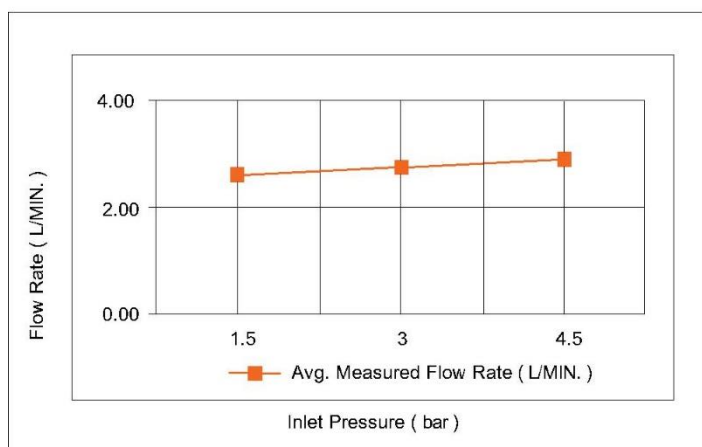

SPECIFICATIONS

Color	: Available in Chrome, Matte Gold, Matte Black, Bronze, Saffron Gold, Matt Grey, Brushed Nickel, Rust Copper
Mounting	: Wall Mounted
Operation Type	: Manual
Flow Rate (litre)	: 3
Material	: Brass
Height (mm)	: 119.5
Depth (mm)	: 63
Shape	: Round
Water Efficiency Rate	: ★★★★★

FLOW CHART

DRAWING

TECHNOLOGY

Leak Proof

Durable Materials

ECO Smart

5 YEARS WARRANTY

Follow us - casamilanouae