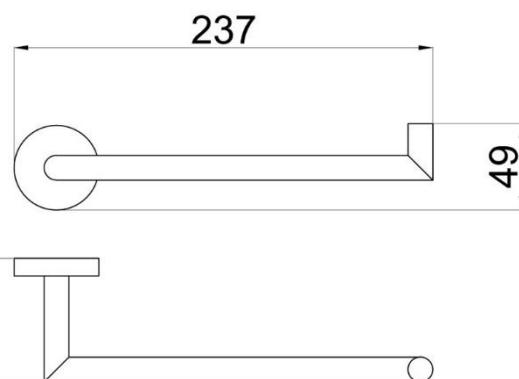

### Casa Milano

Spain Towel Ring SQ Shiny Gold

**390100107587**

This is a square-shaped towel ring made of chrome-plated brass. It has a minimalist design with clean lines and smooth surfaces. It appears to be wall-mounted and uses two screws for installation, which are hidden by the base plate for a seamless look.

### SPECIFICATIONS

Color	: Available in Chrome, Matt Gold, Bronze Brass, Shiny Gold, Matt Black, Saffron Gold, Brushed Nickel, Rust Copper, Matt Grey
Material	: Brass
Height (mm)	: 70
Depth (mm)	: 237
Shape	: Round

### DRAWING