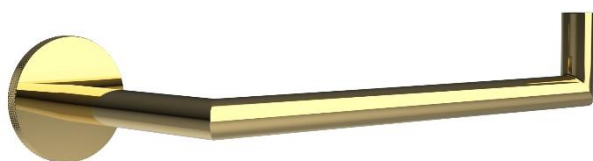

Casa Milano

TECHNICAL DATA SHEET

Casa Milano

Spain Towel Ring SQ Shiny Gold

390100107587

This is a square-shaped towel ring made of chrome-plated brass. It has a minimalist design with clean lines and smooth surfaces. It appears to be wall-mounted and uses two screws for installation, which are hidden by the base plate for a seamless look.

SPECIFICATIONS

Color	: Available in Chrome, Matt Gold, Bronze Brass, Shiny Gold, Matt Black, Saffron Gold, Brushed Nickel, Rust Copper, Matt Grey
Material	: Brass
Height (mm)	: 70
Depth (mm)	: 237
Shape	: Round

DRAWING

TECHNOLOGY

Leak Proof

Durable Materials

ECO Smart

5 YEARS WARRANTY

Follow us - [casamilano.it](https://www.casamilano.it)

www.casamilano.it

Email us - info@casamilanoitaly.com

WHATSAPP & TOLL FREE

800 9394