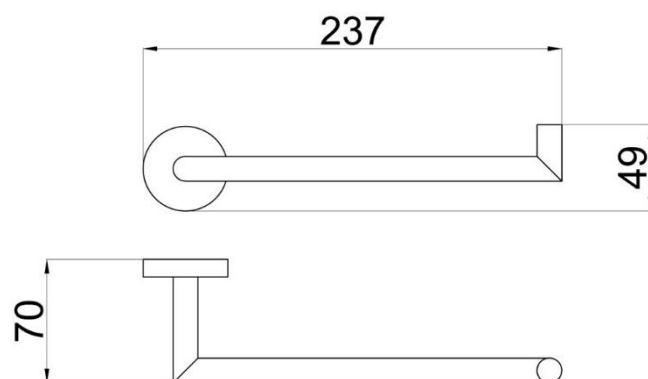

Casa Milano

TECHNICAL DATA SHEET

Casa Milano

Spain Towel Ring SQ Bronze Brass

390100107581

This is a square-shaped towel ring made of chrome-plated brass. It has a minimalist design with clean lines and smooth surfaces. It appears to be wall-mounted and uses two screws for installation, which are hidden by the base plate for a seamless look.

SPECIFICATIONS

Color	: Available in Chrome, Matt Gold, Bronze Brass, Shiny Gold, Matt Black, Saffron Gold, Brushed Nickel, Rust Copper, Matt Grey
Material	: Brass
Height (mm)	: 70
Depth (mm)	: 237
Shape	: Round

DRAWING

TECHNOLOGY

Leak Proof

Durable Materials

ECO Smart

5 YEARS WARRANTY

Follow us - [casamilano.it](https://www.casamilano.it)

www.casamilano.it

Email us - info@casamilanoitaly.com

WHATSAPP & TOLL FREE

800 9394