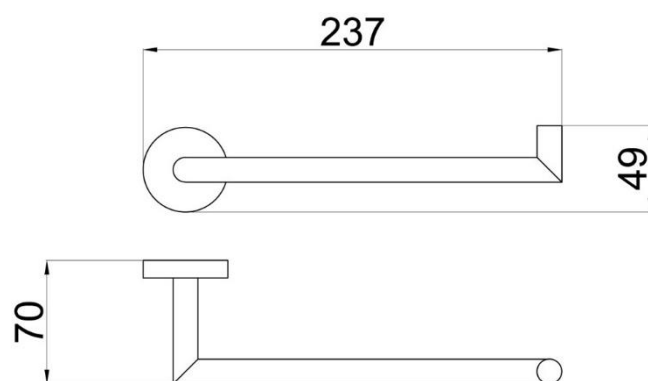

Casa Milano

TECHNICAL DATA SHEET

Casa Milano

Spain Towel Ring SQ Matt Gold

390100107575

This is a square-shaped towel ring made of chrome-plated brass. It has a minimalist design with clean lines and smooth surfaces. It appears to be wall-mounted and uses two screws for installation, which are hidden by the base plate for a seamless look.

SPECIFICATIONS

Color	: Available in Chrome, Matt Gold, Bronze Brass, Shiny Gold, Matt Black, Saffron Gold, Brushed Nickel, Rust Copper, Matt Grey
Material	: Brass
Height (mm)	: 70
Depth (mm)	: 237
Shape	: Round

DRAWING

TECHNOLOGY

Leak Proof

Durable Materials

ECO Smart

Follow us - [casamilano.it](https://www.casamilano.it)

www.casamilano.it

Email us - info@casamilanoitaly.com

WHATSAPP & TOLL FREE

800 9394