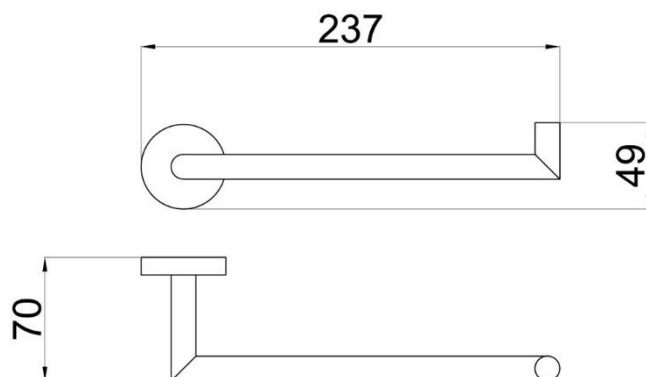

### Casa Milano

Spain Towel Ring SQ Matt Black

**390100107569**

This is a square-shaped towel ring made of chrome-plated brass. It has a minimalist design with clean lines and smooth surfaces. It appears to be wall-mounted and uses two screws for installation, which are hidden by the base plate for a seamless look.

### SPECIFICATIONS

Color	: Available in Chrome, Matt Gold, Bronze Brass, Shiny Gold, Matt Black, Saffron Gold, Brushed Nickel, Rust Copper, Matt Grey
Material	: Brass
Height (mm)	: 70
Depth (mm)	: 237
Shape	: Round

### DRAWING