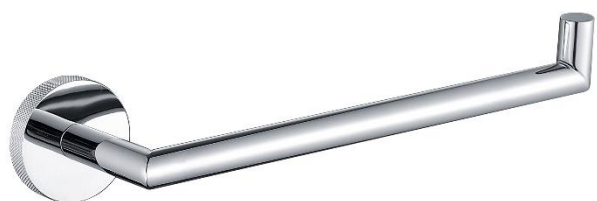

Casa Milano

TECHNICAL DATA SHEET

Casa Milano

Spain Towel Ring SQ Chrome

390100107563

This is a square-shaped towel ring made of chrome-plated brass. It has a minimalist design with clean lines and smooth surfaces. It appears to be wall-mounted and uses two screws for installation, which are hidden by the base plate for a seamless look.

SPECIFICATIONS

Color	: Available in Chrome, Matt Gold, Bronze Brass, Shiny Gold, Matt Black, Saffron Gold, Brushed Nickel, Rust Copper, Matt Grey
Material	: Brass
Height (mm)	: 70
Depth (mm)	: 237
Shape	: Round

DRAWING

TECHNOLOGY

Leak Proof

Durable Materials

ECO Smart

5 YEARS WARRANTY

Follow us - [casamilano.it](https://www.casamilano.it)

www.casamilano.it

Email us - info@casamilanoitaly.com

WHATSAPP & TOLL FREE

800 9394