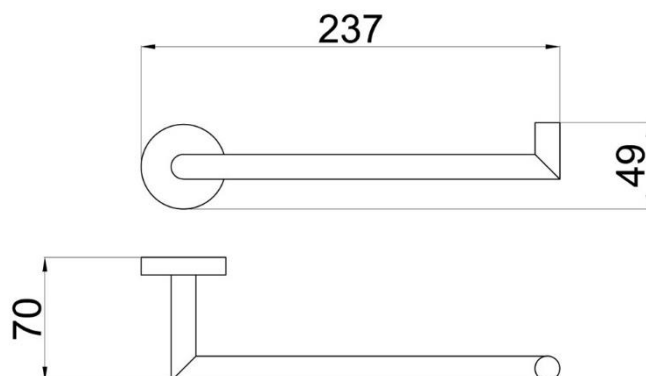

Casa Milano

TECHNICAL DATA SHEET

Casa Milano

Spain Towel Ring SQ Chrome

390100107563

This is a square-shaped towel ring made of chrome-plated brass. It has a minimalist design with clean lines and smooth surfaces. It appears to be wall-mounted and uses two screws for installation, which are hidden by the base plate for a seamless look.

SPECIFICATIONS

Color	: Available in Chrome, Matt Gold, Bronze Brass, Shiny Gold, Matt Black, Saffron Gold, Brushed Nickel, Rust Copper, Matt Grey
Material	: Brass
Height (mm)	: 70
Depth (mm)	: 237
Shape	: Round

DRAWING

TECHNOLOGY

Leak Proof

Durable Materials

ECO Smart

5 YEARS WARRANTY

Follow us - [casamilano.it](https://www.casamilano.it)

www.casamilano.it

Email us - info@casamilanoitaly.com

WHATSAPP & TOLL FREE

800 9394