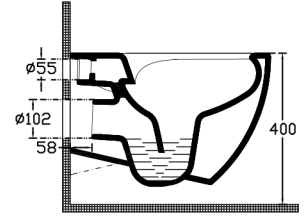

Infinity CleaRimPlus Wall Hung WC

Features

SmartFixPlus Slim Cover
 ClearimPlus SeatPlus
 AquaPlus CleanWash
 SoftClose 4lt

Dimensions

530 x 365 mm

Weight

25 kg

Product Code

Mounting Kit Included
 Concealed Cistern Should Be Adjusted To 4lt
 WC Seat(Soft-Close, Quick Release) **Must Be Ordered Separately*