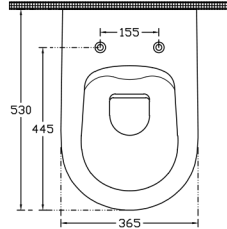

Infinity CleaRimPlus Wall Hung WC

Features

SmartFixPlus Slim Cover
 ClearimPlus SeatPlus
 AquaPlus CleanWash
 SoftClose 4lt

Dimensions

530 x 365 mm

Weight

25 kg

Product Code

Mounting Kit Included
 Concealed Cistern Should Be Adjusted To 4lt
 WC Seat(Soft-Close, Quick Release) **Must Be Ordered Separately*