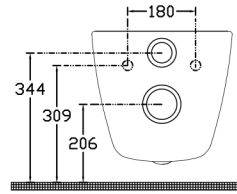

Infinity CleaRimPlus Wall Hung WC

Features

SmartFixPlus Slim Cover
 ClearimPlus SeatPlus
 AquaPlus CleanWash
 SoftClose 4lt

Dimensions

530 x 365 mm

Weight

25 kg

Product Code